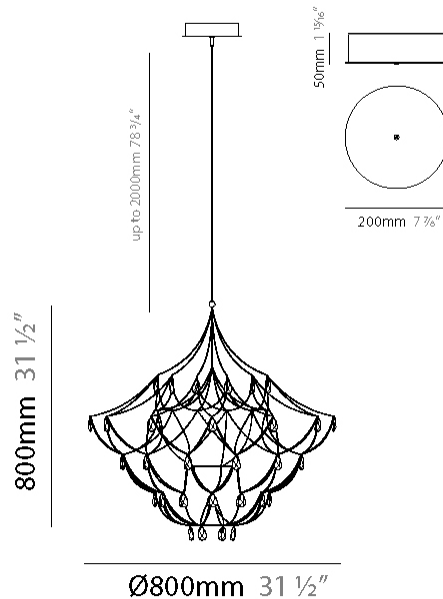

CRYSTAL GALAXY SUSPENSION

D101389-

base number	LED	Color	Finish
	Dimming	Temperature	Options

1. To build a product code in our configurator select the specify button on the base model # product page
2. To build a manual product code on this datasheet choose from the options listed below in blue font and add the suffix to the base model #

GENERAL

Series: Crystal Galaxy
Partner: Quasar
Division: Design
Installation: Suspension
Product Type: Chandelier
Mounting Location: Ceiling

PHYSICAL

Shape: Abstract
Diameter (mm): 800
Diameter (in): 31 1/2
Height (mm): 800
Height (in): 31 1/2
Max. Overall Height (mm): 2000
Max. Overall Height (in): 78 3/4
Weight (kg): 3
Weight (lbs): 6.61
Diffuser: Asfour Crystals
Fixture Finish: NIC / BRA / BBR
Fixture Material: Metal
Upon Request: Custom Sizes

ELECTRICAL

Number of Lamps: 60
Lamp Type: LED Retrofit
Input Wattage (W): 19.8
Bulb Included: Bulb Included
Max. Wattage Per Lamp (W): 0.33
Lamp Base: E10
Dimming: 0-10V Dimming / Phase Dimming (120Vac Only)
Driver Included: Yes
Driver Location: Integrated
Driver Type: Constant Voltage - Universal
Driver Class: Class 2
Input Voltage (V): 120 - 277
Output Voltage (V): 12
Lamp Voltage (V): 12

LED

Color Temperature (°K): 2600 / 3000 / 3500
Max. Delivered Lumen (lm): 1380 (2600K)
CRI: >90 CRI
Lamp Life (hrs): 20000

OPTICAL

RATINGS AND CERTIFICATIONS

Certified By: Certified for North American Standards
IP rating: IP20