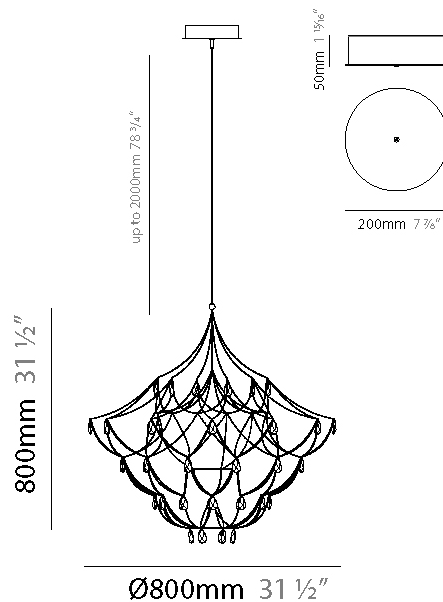

PROJECT	
TYPE	
SPECIFIER	
QUANTITY	
DATE	

CRYSTAL GALAXY SUSPENSION

D101390-

base number	LED Dimming	Color Temperature	Finish Options

1. To build a product code in our configurator select the specify button on the base model # product page
2. To build a manual product code on this datasheet choose from the options listed below in blue font and add the suffix to the base model #

GENERAL

Series: Crystal Galaxy
Partner: Quasar
Division: Design
Installation: Suspension
Product Type: Chandelier
Mounting Location: Ceiling

PHYSICAL

Shape: Abstract
Diameter (mm): 800
Diameter (in): 31 1/2
Height (mm): 800
Height (in): 31 1/2
Max. Overall Height (mm): 2000
Max. Overall Height (in): 78 3/4
Diffuser: Asfour Crystals
Fixture Finish: NIC / BRA / BBR
Fixture Material: Metal
Upon Request: Custom Sizes

ELECTRICAL

Number of Lamps: 60 + 1
Lamp Type: LED Retrofit
Input Wattage (W): 26.8
Bulb Included: Bulb Included
Max. Wattage Per Lamp (W): 0.33 + 7
Lamp Base: E10 + GU10
Dimming: 0-10V Dimming / Phase Dimming (120Vac Only)
Driver Included: Yes
Driver Location: Integrated
Driver Type: Constant Voltage - Universal
Driver Class: Class 2
Input Voltage (V): 120 - 277
Output Voltage (V): 12
Lamp Voltage (V): 12

LED

Color Temperature (*K): 2600 / 3000 / 3500
CRI: >90 CRI
Lamp Life (hrs): 20000

OPTICAL

RATINGS AND CERTIFICATIONS

Certified By: Certified for North American Standards
IP rating: IP20